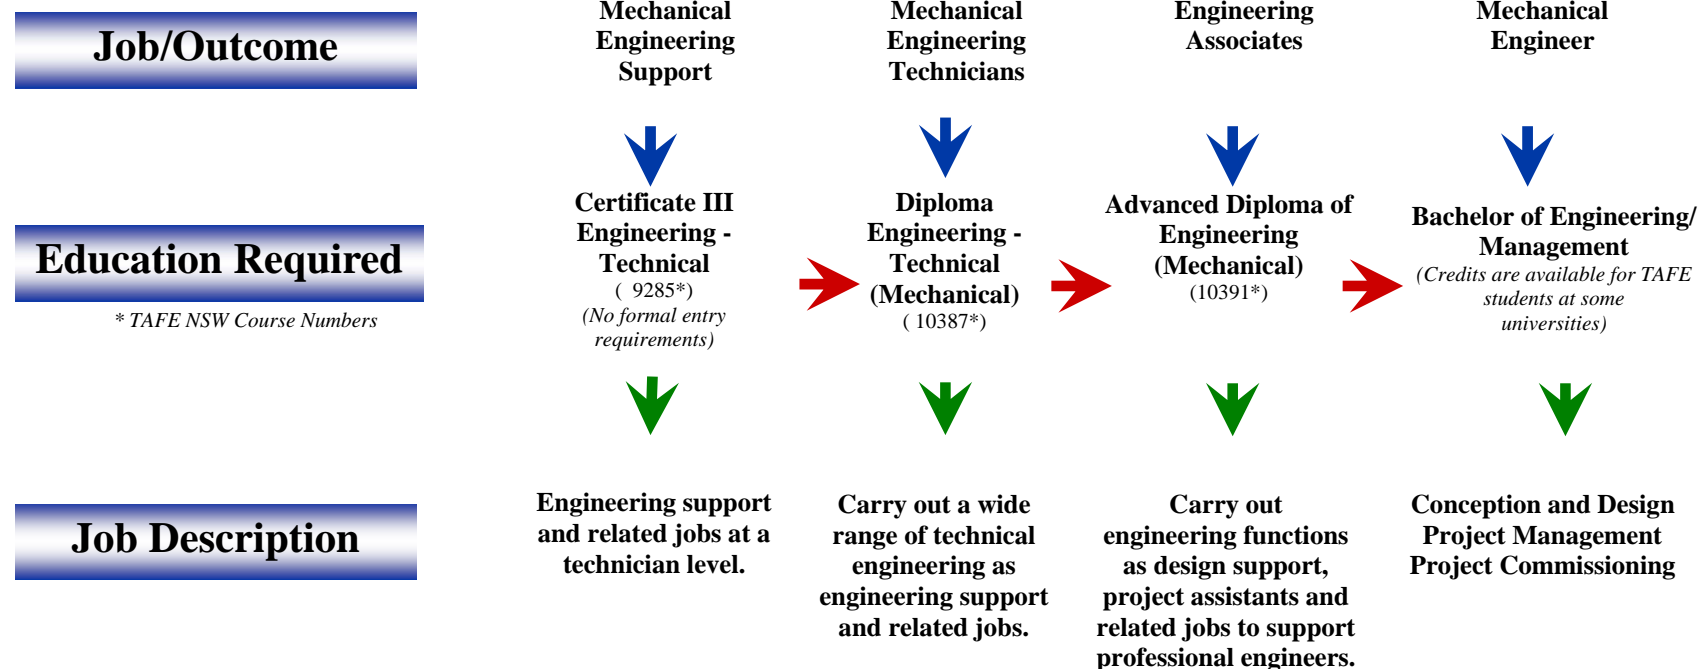

# Mechanical Engineering Career Pathway

## Why Study at Western Sydney Institute ?

Study with the best, TAFE NSW—Western Sydney Institute is the 2011 Australian Skills for Sustainability—Educational Institution and the 2010 Australian Large Training Provider of the Year. Get a head start with state-of-the-art facilities and courses that are innovative, hands-on and reflect current industry and business needs. Our colleges provide students with the highest level of education, a variety of flexible training options and a range of support services to help you succeed.