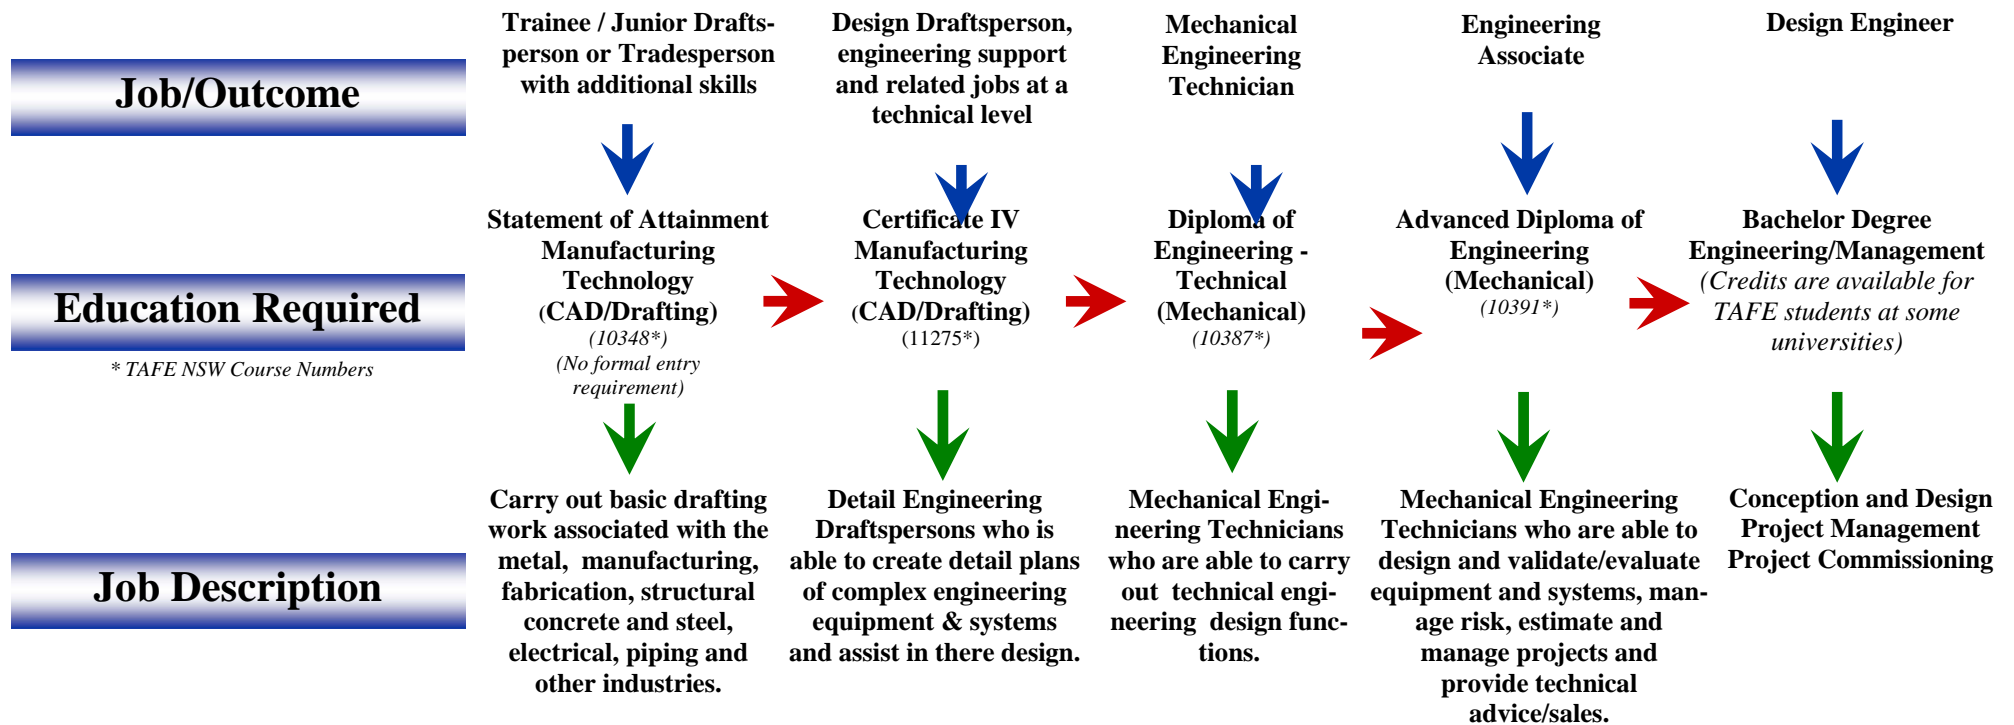

Engineering Drafting Career Pathway

Why Study at Western Sydney Institute ?

Study with the best, TAFE NSW—Western Sydney Institute is the 2011 Australian Skills for Sustainability—Educational Institution and the 2010 Australian Large Training Provider of the Year. Get a head start with state-of-the-art facilities and courses that are innovative, hands-on and reflect current industry and business needs. Our colleges provide students with the highest level of education, a variety of flexible training options and a range of support services to help you succeed.