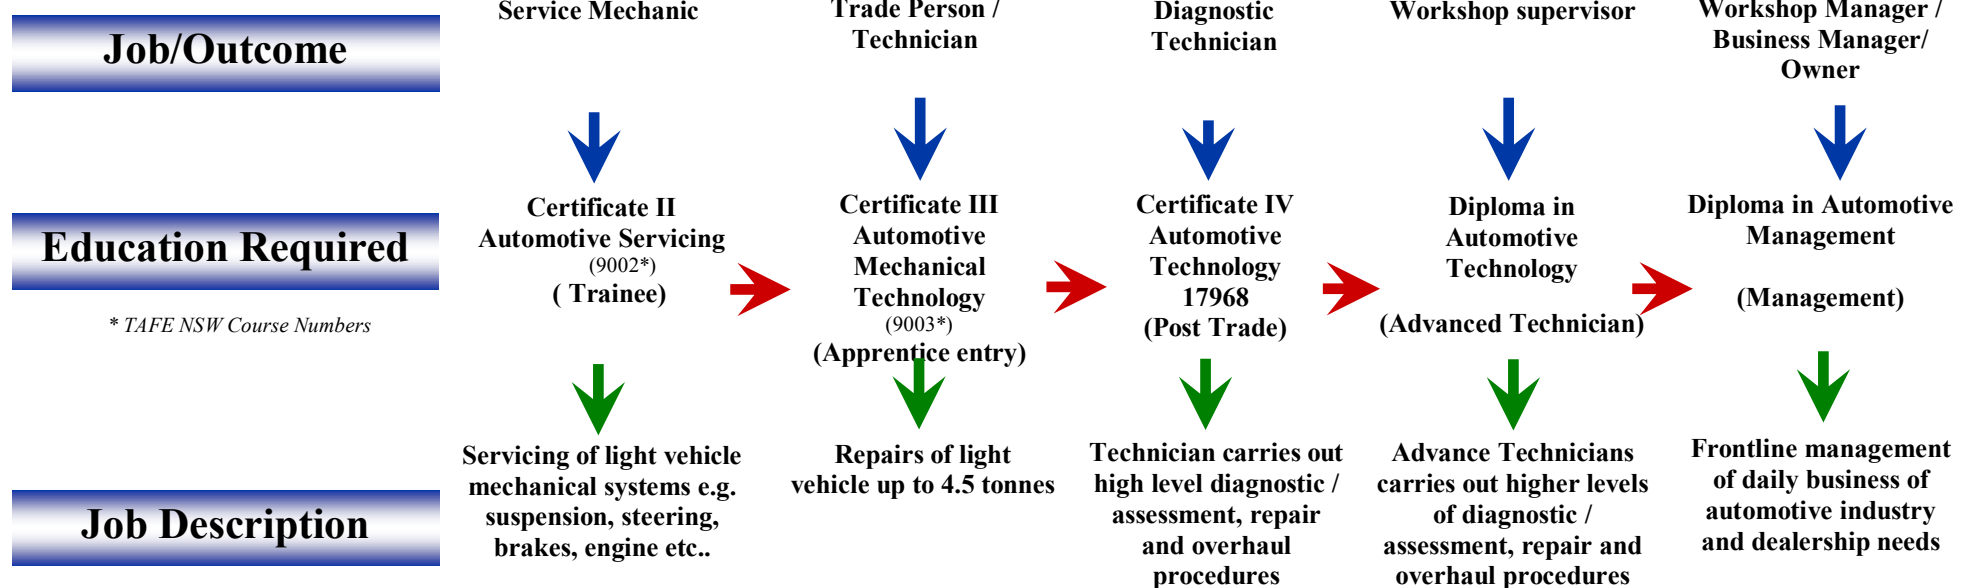

Automotive Light Vehicle—Mechanical Career Pathway

Why Study at Western Sydney Institute ?

Study with the best! TAFE NSW—Western Sydney Institute is the current Australian Large Training Provider of the Year.

Get a head start with state-of-the-art facilities and courses that are innovative, hands-on and reflect current industry and business needs. Our colleges provide students with the highest level of education, a variety of flexible training options and a range of support services to help you succeed.